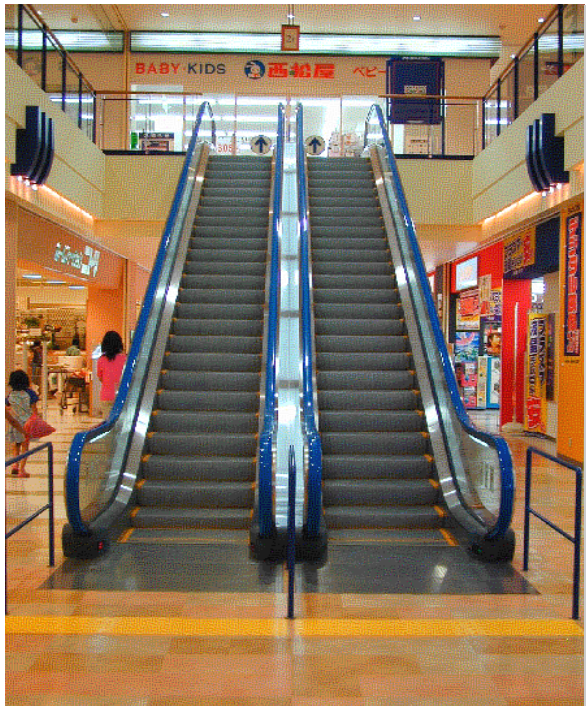

PROJECT NEWS FLASH FOR GS8000

COMBOX

Osaka, Japan

In the huge and marvelous shopping center named "COMBOX " located in Izumi city, Osaka,Japan, FUJITEC has installed eight(8) units of the most sophisticated GS8000 series escalators

The shopping center is occupied by a lot of stores specializing in clothes and furniture and electrical products

---

Owner:

Daiwa Royal Corporation

Architect:

Daiwa House Industry Corporation

Contractor:

Asanumagumi Corporation

Specifications:

Type	Step width (mm)	Speed (mpm)	Rise (mm)	Inclination (degree)	Units
L	1000	30	5000	30	4
L	1000	30	6100	30	2
L	1000	30	4150	30	2

Total 8